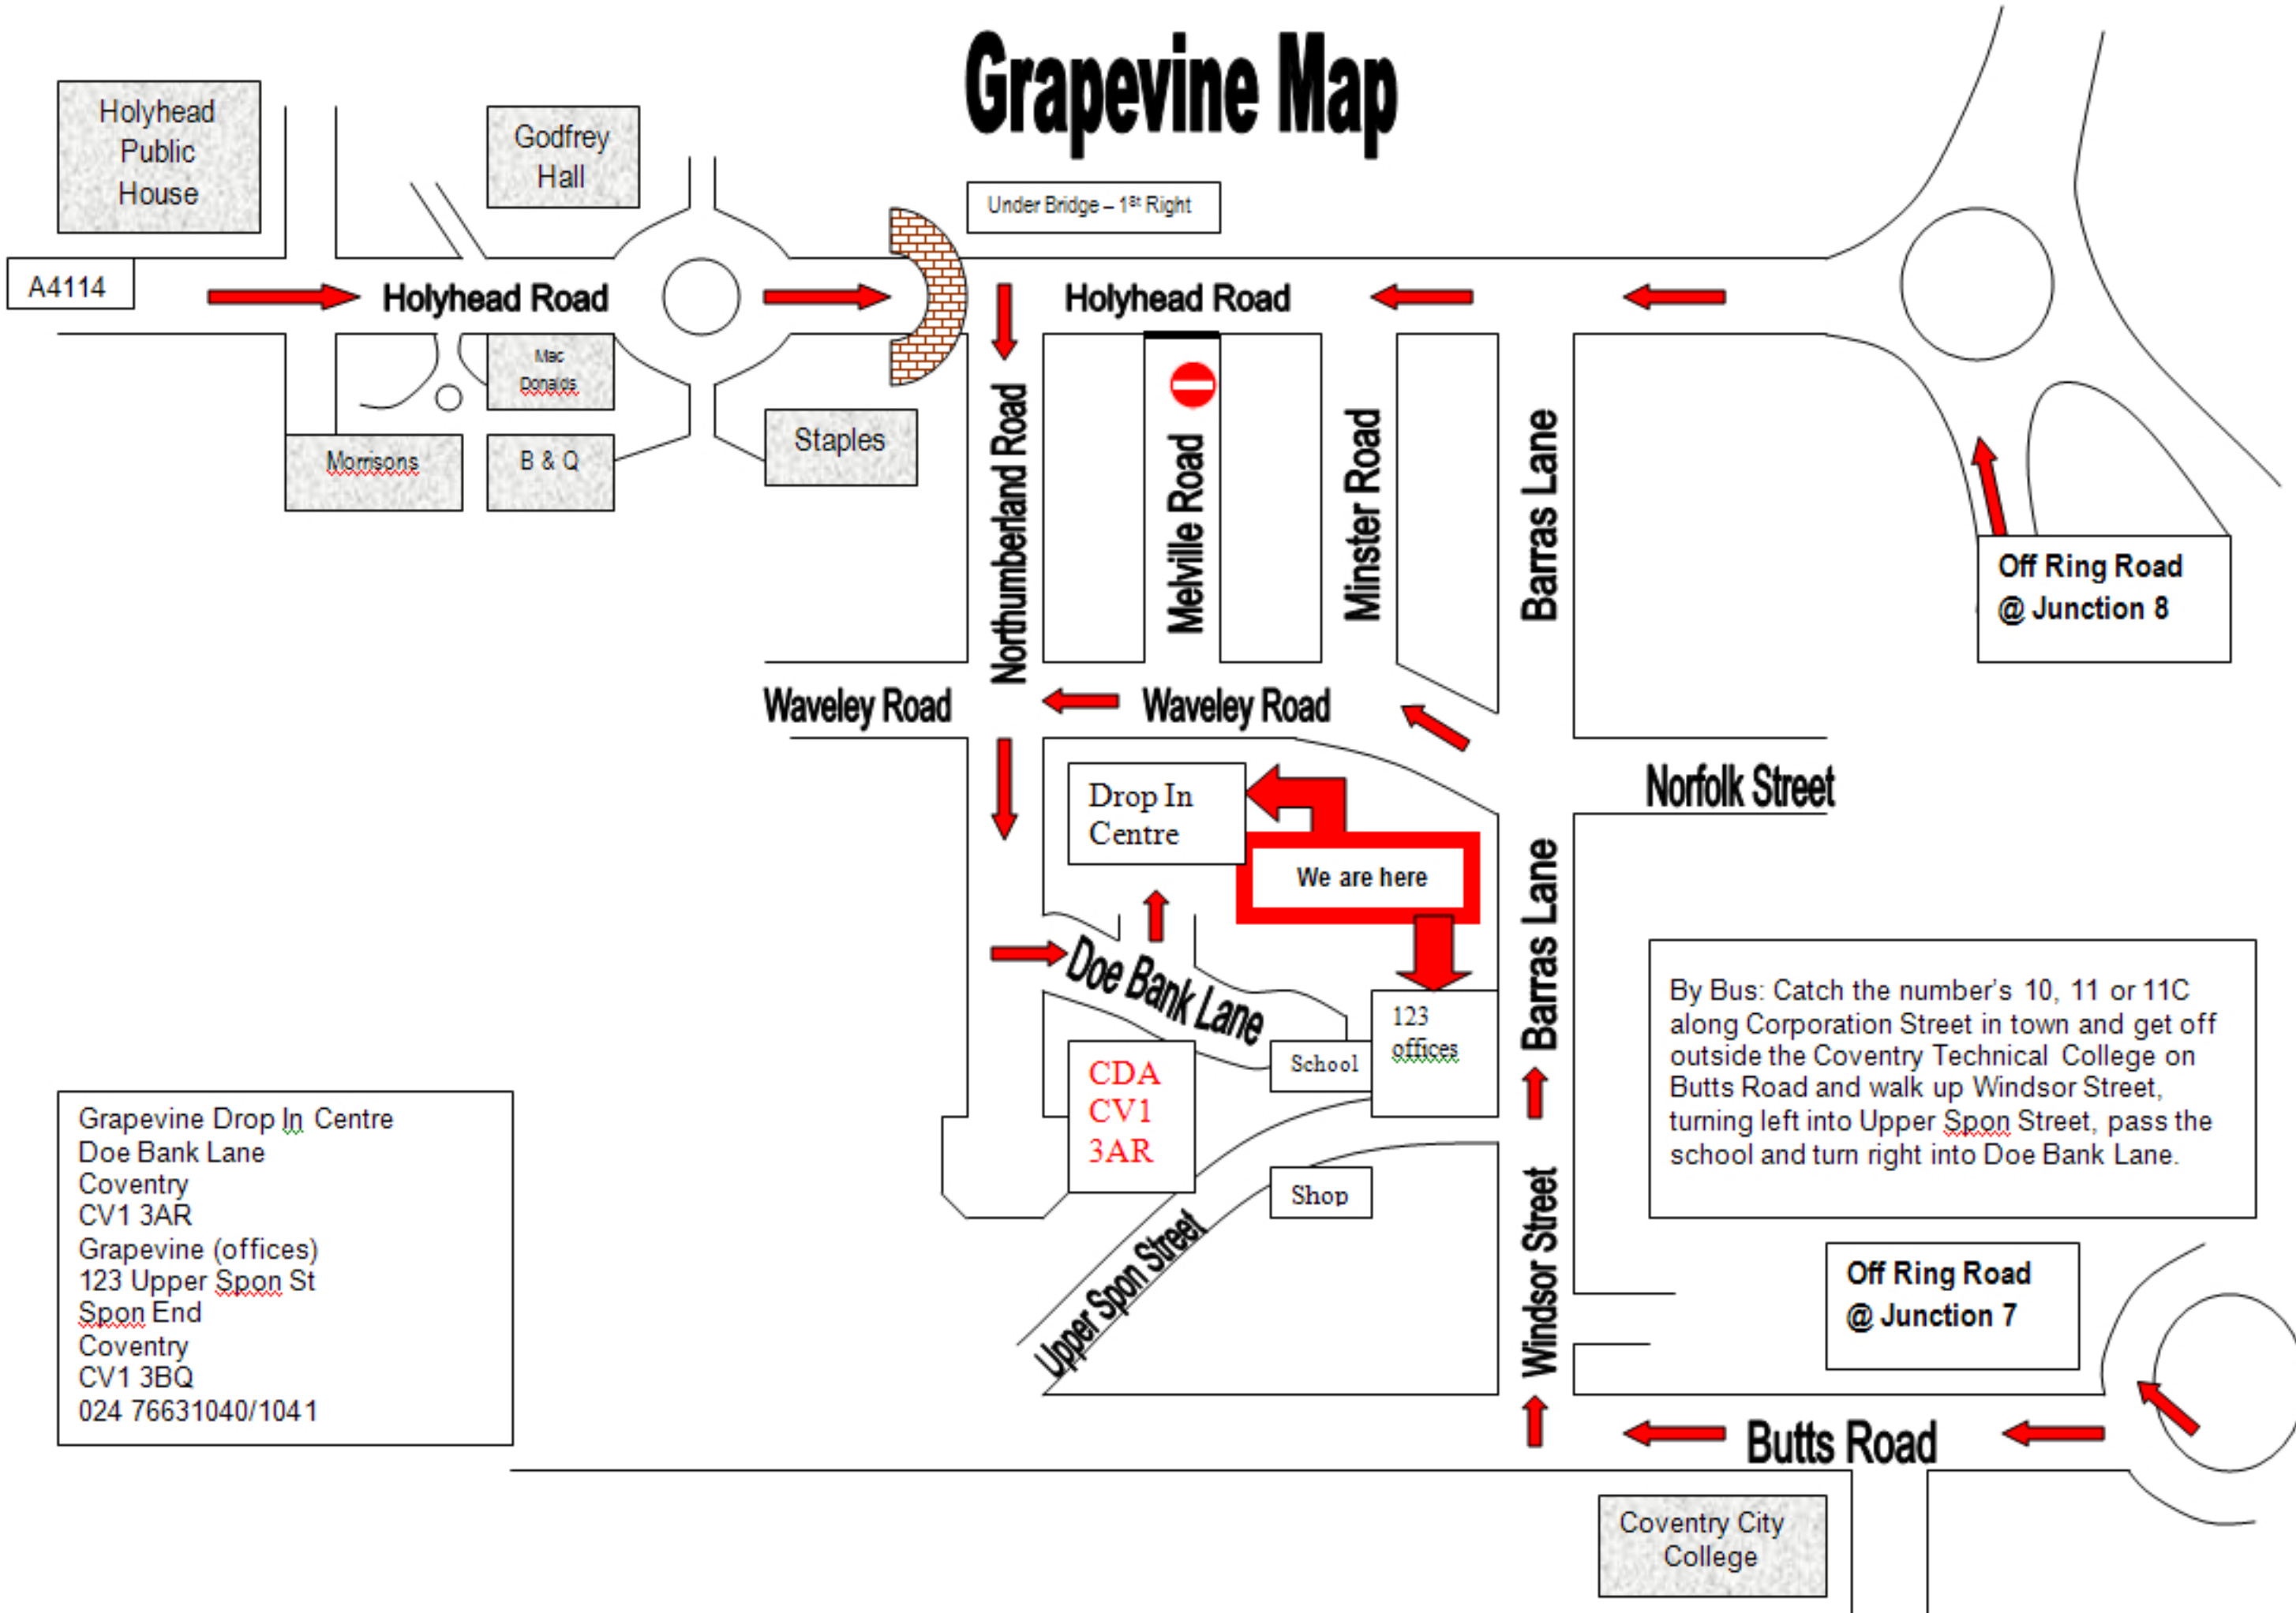

Grapevine Map

Under Bridge - 1st Right

A4114

Holyhead Road

Holyhead Road

Northumberland Road

Melville Road

Minster Road

Barras Lane

Off Ring Road @ Junction 8

Waveley Road

Waveley Road

Drop In Centre

We are here

Doe Bank Lane

CDA
CV1
3AR

School

123
offices

Shop

Upper Spon Street

Barras Lane

Windsor Street

Norfolk Street

By Bus: Catch the number's 10, 11 or 11C along Corporation Street in town and get off outside the Coventry Technical College on Butts Road and walk up Windsor Street, turning left into Upper Spon Street, pass the school and turn right into Doe Bank Lane.

Off Ring Road @ Junction 7

Butts Road

Coventry City College

Grapevine Drop In Centre
Doe Bank Lane
Coventry
CV1 3AR
Grapevine (offices)
123 Upper Spon St
Spon End
Coventry
CV1 3BQ
024 76631040/1041